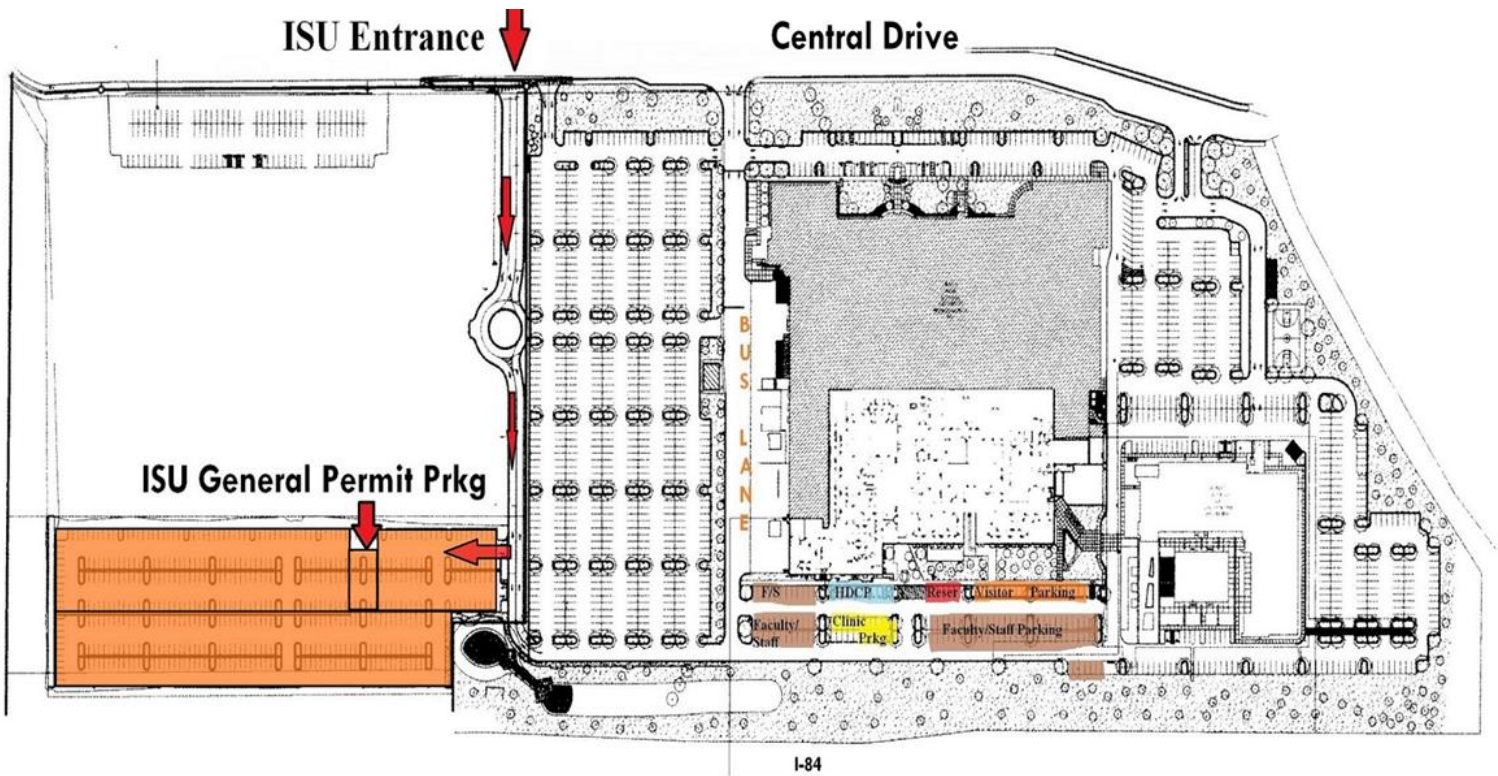

Campus Location and Parking

Idaho College of Osteopathic Medicine (ICOM), ISU-Meridian Campus, West Ada School District Service Center (WASD), and Renaissance High School (RHS) are co-located, requiring significant cooperation when it comes to parking and safe movement in the parking lots.

[CLICK HERE FOR A MAP AND/OR DIRECTIONS](#)

I-84

The parking lots at ICOM are available for use by ICOM students, employees, and visitors to the campus. ADA accessible parking spaces are located on the south and north sides of the building, as well as in the new parking annex located on the corner of E. Central Drive and N. Locust Grove Road. Visitor parking spaces are located on the south side of the building. A motorcycle parking area is located in the east parking lot. As part of the ICOM property lease agreement with the West Ada School District (WASD), employees of the WASD may use the general parking spaces (marked in pink) located on the East and North sides of the ICOM building, when necessary.

ON FRIDAY: Please park in the area surrounding the ICOM building. (See next page.)

ON SATURDAY: No restrictions; park anywhere.

ICOM Parking 2019-2020

<----- I 84 HIGHWAY ----->