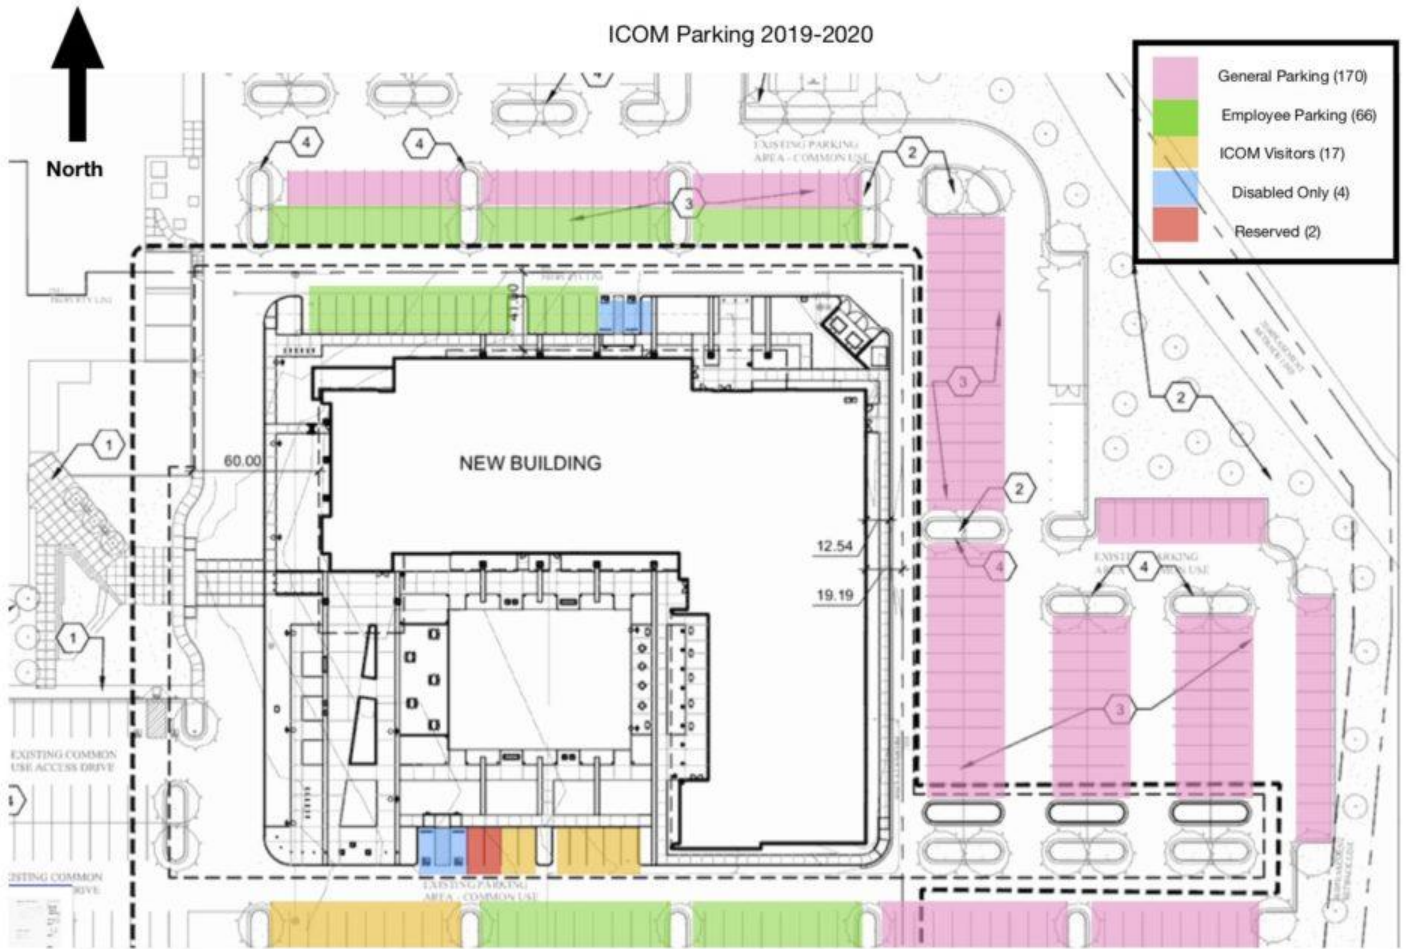

Campus Location and Parking

Idaho College of Osteopathic Medicine (ICOM), ISU-Meridian Campus, West Ada School District Service Center (WASD), and Renaissance High School (RHS) are co-located, requiring significant cooperation when it comes to parking and safe movement in the parking lots.

[CLICK HERE FOR A MAP AND/OR DIRECTIONS](#)

I-84

The parking lots at ICOM are available for use by ICOM students, employees, and visitors to the campus. ADA accessible parking spaces are located on the south and north sides of the building, as well as in the new parking annex located on the corner of E. Central Drive and N. Locust Grove Road. Visitor parking spaces are located on the south side of the building. A motorcycle parking area is located in the east parking lot. As part of the ICOM property lease agreement with the West Ada School District (WASD), employees of the WASD may use the general parking spaces (marked in pink) located on the East and North sides of the ICOM building, when necessary.

ON FRIDAY: Please park in the area surrounding the ICOM building. (See next page.)

ON SATURDAY: No restrictions; park anywhere.

ICOM Parking 2019-2020

<----- I 84 HIGHWAY ----->